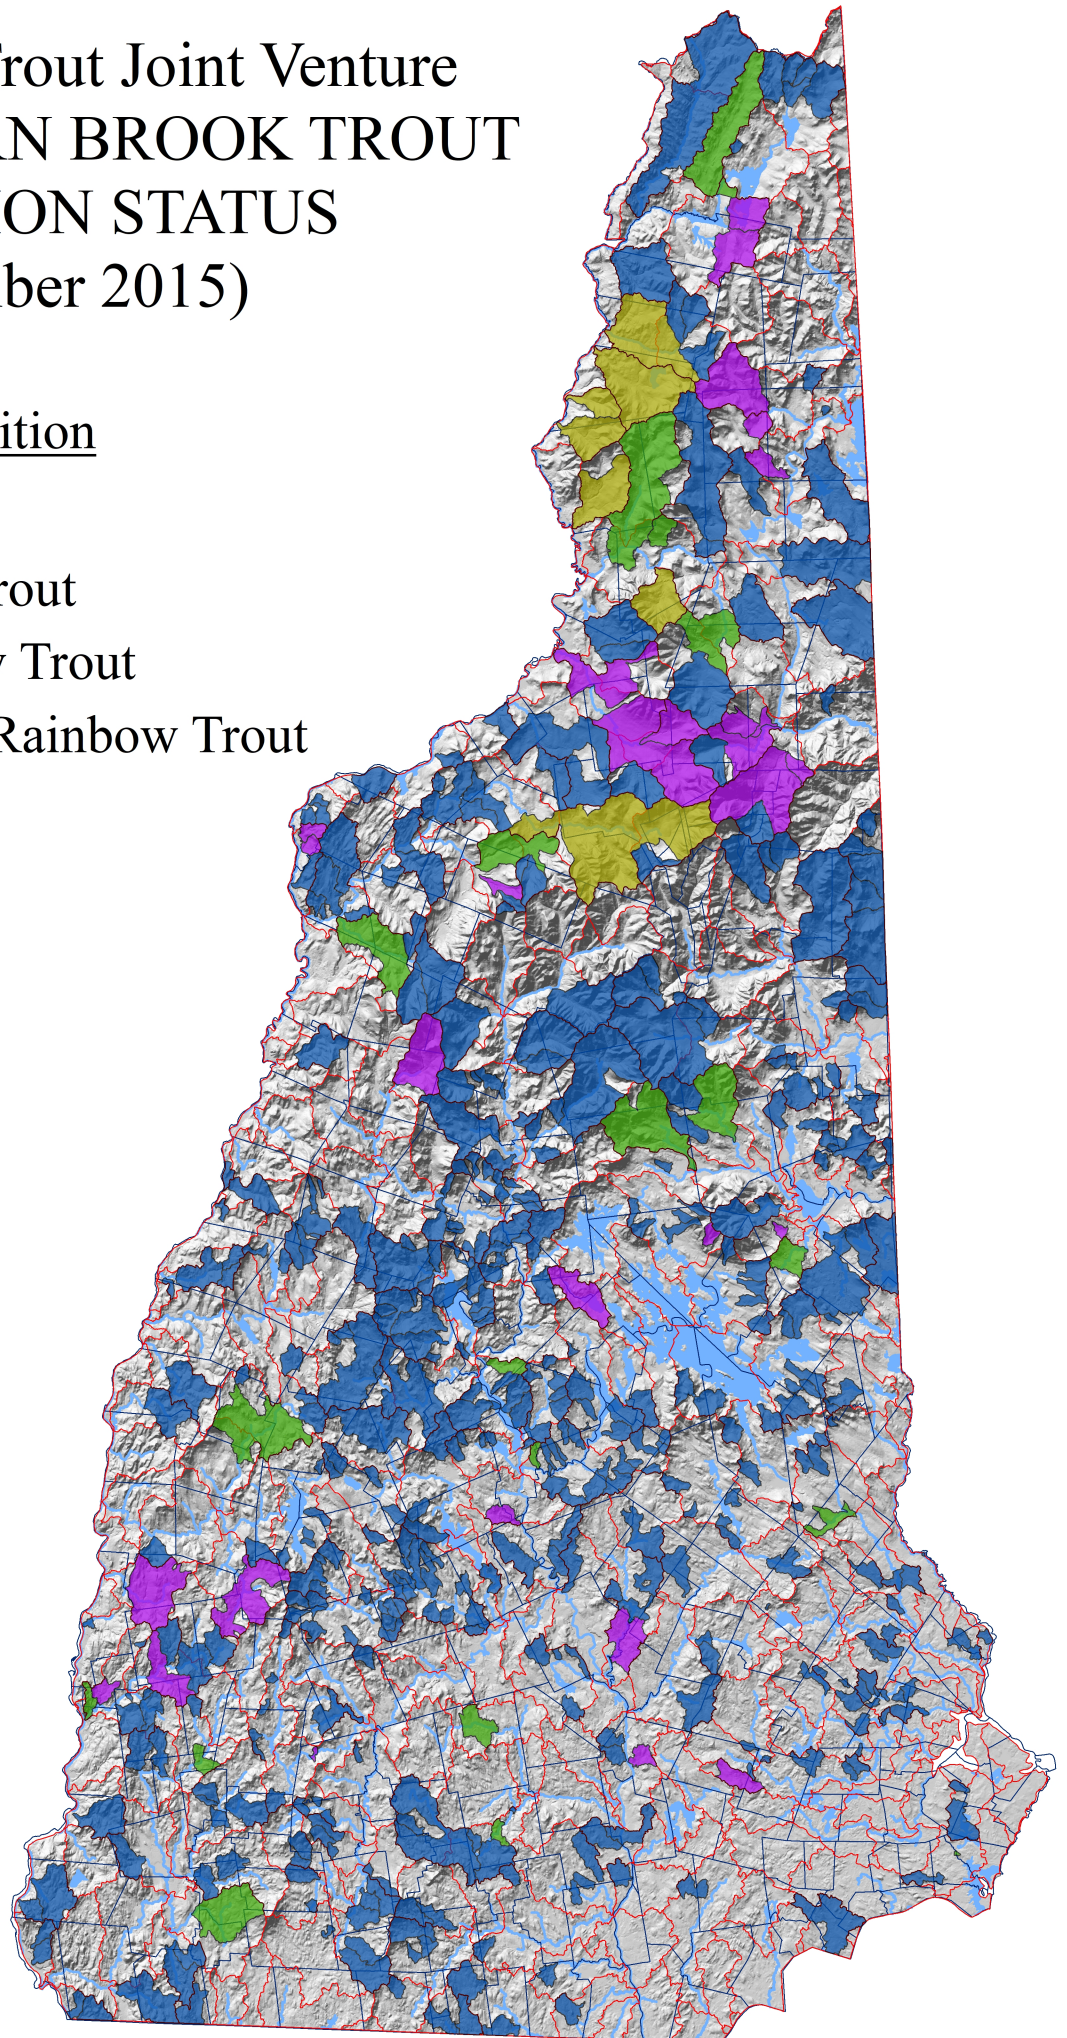

Eastern Brook Trout Joint Venture NATIVE EASTERN BROOK TROUT POPULATION STATUS (September 2015)

Habitat Patch Composition

-  Brook Trout
-  Brook & Brown Trout
-  Brook & Rainbow Trout
-  Brook, Brown & Rainbow Trout
-  Rivers/Lakes
-  Subwatersheds
-  Towns

0 10 20 40
Miles

0 15 30 60
Kilometers